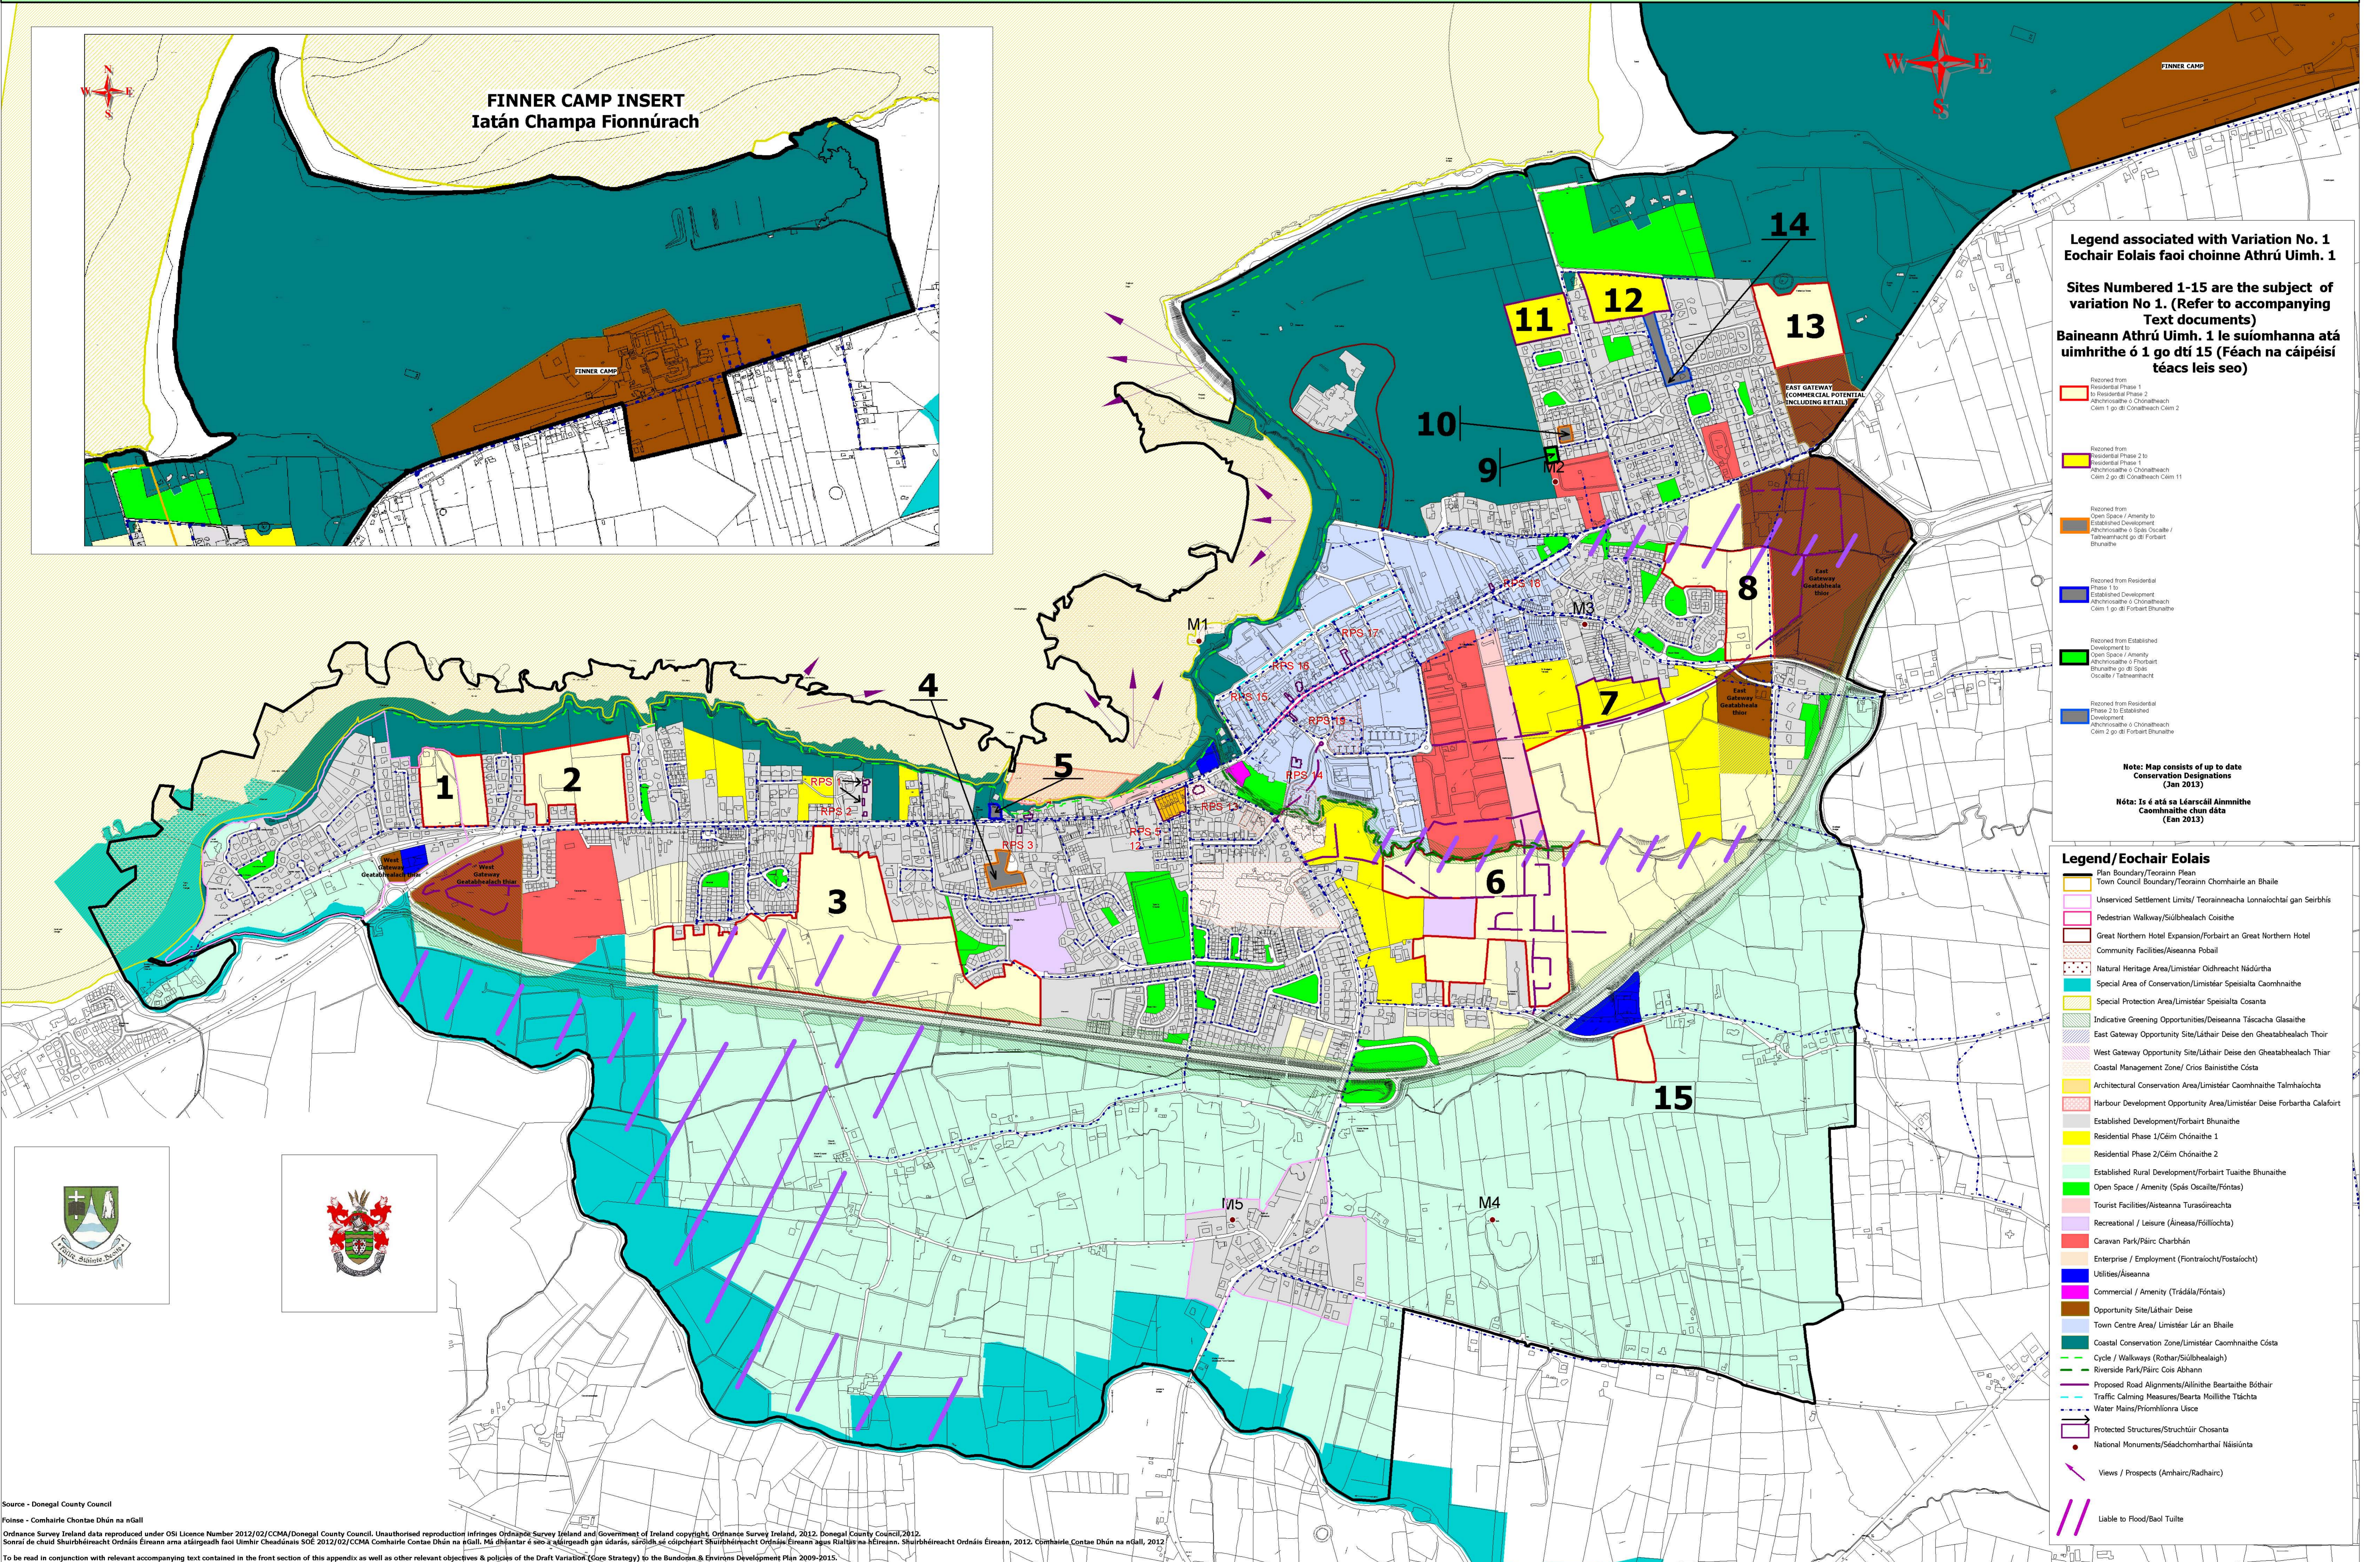

Variation No 1 (June 2013) to the Bundoran & Environs Development Plan
2009-2015

Athrú (Meitheamh 2013) ar Phlean Forbartha Bhun Dobhráin agus na gCeantar Máguaid
2009-2015

Legend associated with Variation No. 1
Eochair Eolais faoi choinne Athrú Uimh. 1

Sites Numbered 1-15 are the subject of variation No 1. (Refer to accompanying Text documents)
Baineann Athrú Uimh. 1 le suíomhanna atá uimhrithe ó 1 go dtí 15 (Féach na cáipéisí téacs leis seo)

1. Recorded from Residential Phase 1 to Residential Phase 2
     Abhrúcháilte & Chónaíocht
     Caim 1 go dtí Cónaíocht Caim 2
   - Recorded from Residential Phase 2 to Residential Phase 3
     Abhrúcháilte & Chónaíocht
     Caim 2 go dtí Cónaíocht Caim 3
   - Recorded from Open Space / Amenity to Established Development
     Abhrúcháilte & Spás Oscailte / Taisneacha go dtí Forbairt Bhunaithe
   - Recorded from Residential Phase 1 to Established Development
     Abhrúcháilte & Chónaíocht
     Caim 1 go dtí Forbairt Bhunaithe
   - Recorded from Established Development to Open Space / Amenity
     Abhrúcháilte & Forbairt Bhunaithe go dtí Spás Oscailte / Taisneacha
   - Recorded from Residential Phase 2 to Established Development
     Abhrúcháilte & Chónaíocht
     Caim 2 go dtí Forbairt Bhunaithe
2. Note: Map consists of up to date Conservation Designations (Jan 2013)
   Nóta: Is é atá sa Léarscáil Ainmnithe Caomhnaithe chun dáta (Eanáir 2013)

Legend/Eochair Eolais